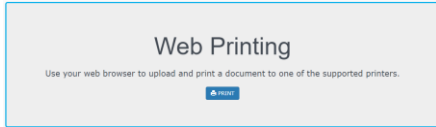

# HOTSPOT Printing for Personal Devices

In your web browser address bar type: **http://hotspot/cps**

Click on  
**PRINT**

Use **School log** in here

Click on **RicohSecurePrint**

Click **Choose File** to attach the file to be printed  
Click **CONTINUE**