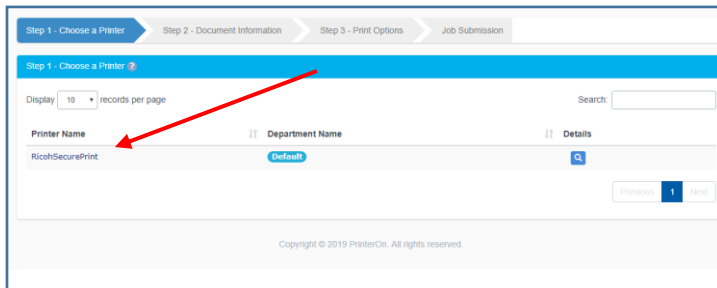

# HOTSPOT Printing for Personal Devices

In your web browser address bar type: **http://hotspot/cps**

Click on  
**PRINT**

Use **School log** in here

Click on **RicohSecurePrint**

Click **Choose File** to attach the file to be printed  
Click **CONTINUE**