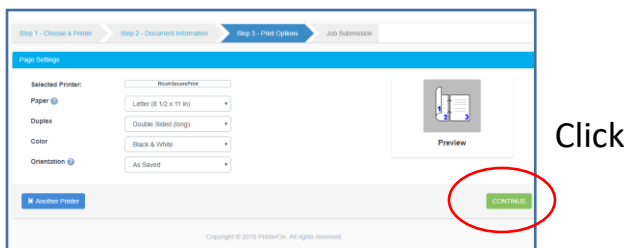

# HOTSPOT Printing for Personal Devices

In your web browser address bar type: **http://hotspot/cps**

Click on  
**PRINT**

Use **School log** in here

Click on **RicohSecurePrint**

Click **Choose File** to attach the file to be printed  
Click **CONTINUE**