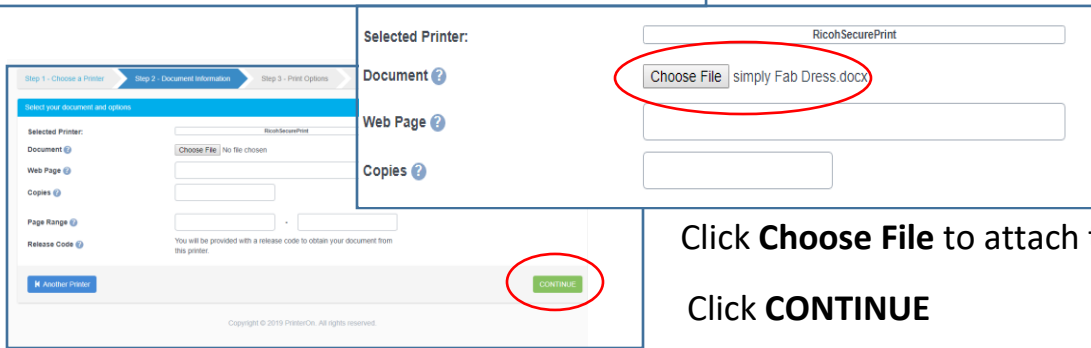

# HOTSPOT Printing for Personal Devices

In your web browser address bar type: **http://hotspot/cps**

Click on  
**PRINT**

Use **School log** in here

Click on **RicohSecurePrint**

Click **Choose File** to attach the file to be printed  
Click **CONTINUE**