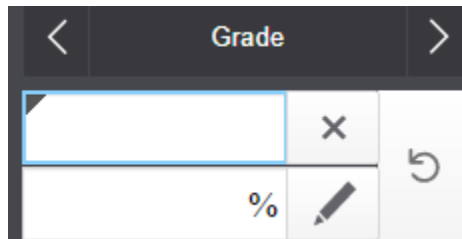

Final Grade Not Calculating Correctly

- You can manually change a final grade using your professional judgement.
 - When you make this change a small triangle appears in the top left corner.
- If you change your mind and want the grade to automatically calculate
 - Click on the final grade score and press the undo button 