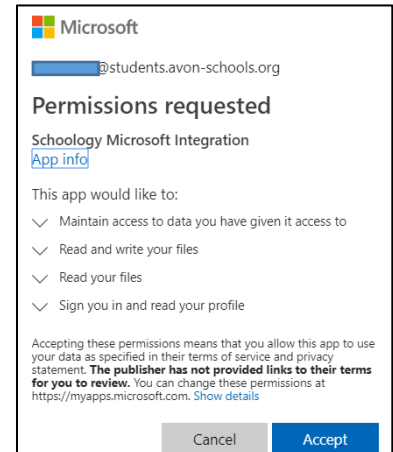

Schoology Student Login Information

- Click on this link: <https://avon.schoology.com>
- Bookmark this page if you will be using this same device in the future.
- Click LOG IN
- It will redirect you to Office 365 login page.
 - Username: school email address (Student ID@students.avon-schools.org)
 - Password - Grades 5-12 – self-created
 - Password – Grades K-4 – your studentID
 - Click “Yes” to stay signed in
 - Accept Permission for Schoology/Microsoft integration

If you get an error: could not validate authentication state, close browser and try again

Getting Started on Schoology for Students LINK

Landing Page is Recent Activity. Click on COURSES on top toolbar or COURSE DASHBOARD to view classes and assignments