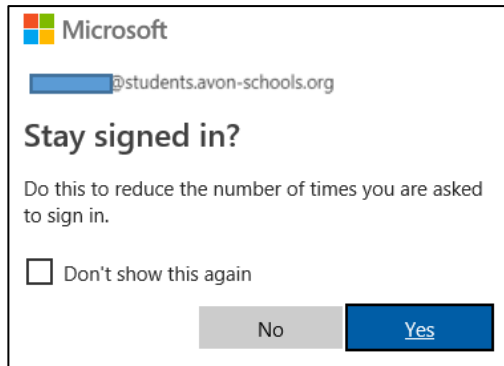

Schoology Student Login Information

- Click on this link: <https://avon.schoology.com>
- Bookmark this page if you will be using this same device in the future.
- Click LOG IN
- It will redirect you to Office 365 login page.
 - Username: school email address (Student ID@students.avon-schools.org)
 - Password - Grades 5-12 – self-created
 - Password – Grades K-4 – your studentID
 - Click “Yes” to stay signed in
 - Accept Permission for Schoology/Microsoft integration