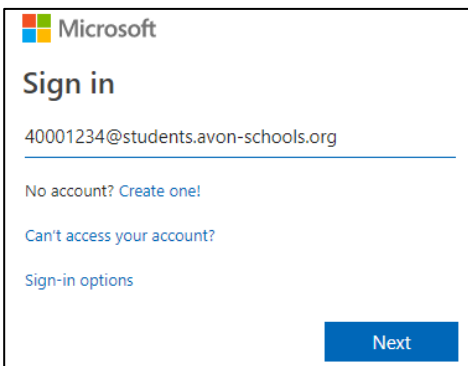

Schoology Student Login Information

- Click on this link: <https://avon.schoology.com>
- Bookmark this page if you will be using this same device in the future.
- Click LOG IN
- It will redirect you to Office 365 login page.
 - Username: school email address (Student ID@students.avon-schools.org)
 - Password - Grades 5-12 – self-created
 - Password – Grades K-4 – your studentID
 - Click “Yes” to stay signed in
 - Accept Permission for Schoology/Microsoft integration

If you get an error: could not validate authentication state, close browser and try again

Getting Started on Schoology for Students LINK

Landing Page is Recent Activity. Click on COURSES on top toolbar or COURSE DASHBOARD to view classes and assignments