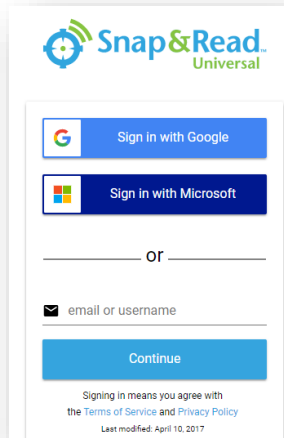

## Snap and Read Chrome Extension

- Open Google Chrome Browser
- Click on Snap and Read Extension icon on top right side 
- It should launch a login page (if you don't see it, minimize the browser page and see if it is behind).
- Click on "Sign in with Microsoft"
  - Username is [STUDENTID@students.avon-schools.org](mailto:STUDENTID@students.avon-schools.org)
  - Password: Grades K-4 = STUDENT ID, Grades 5-12 = Self-created