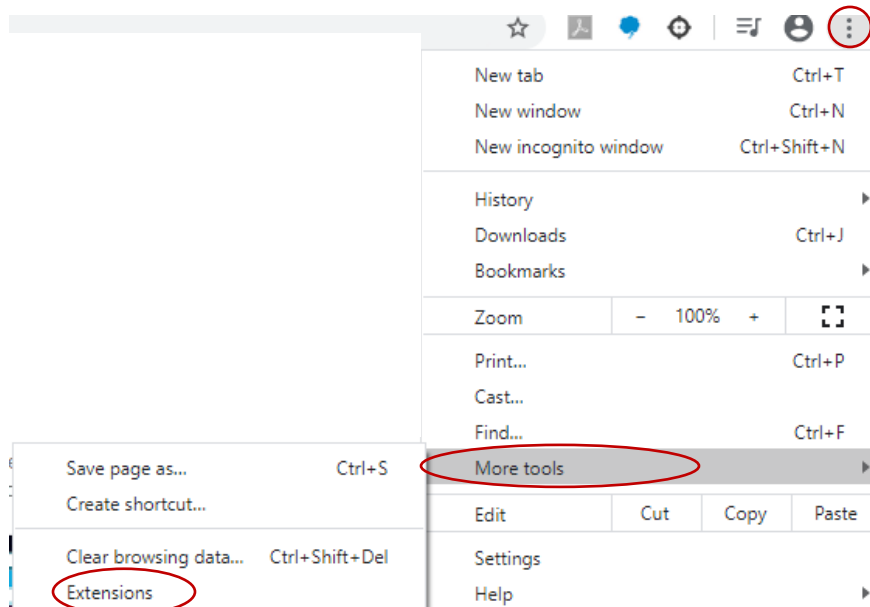

Extension Option Set up [LINK](#)

[Snap&Read & Co-Writer Video Tutorials](#) (login with Microsoft and use your school email to sign in)

Snap&Read Quick Start Guide [LINK](#)

Snap & Read detailed overview [LINK](#)

Co-Writer Quick Start Guide [LINK](#)